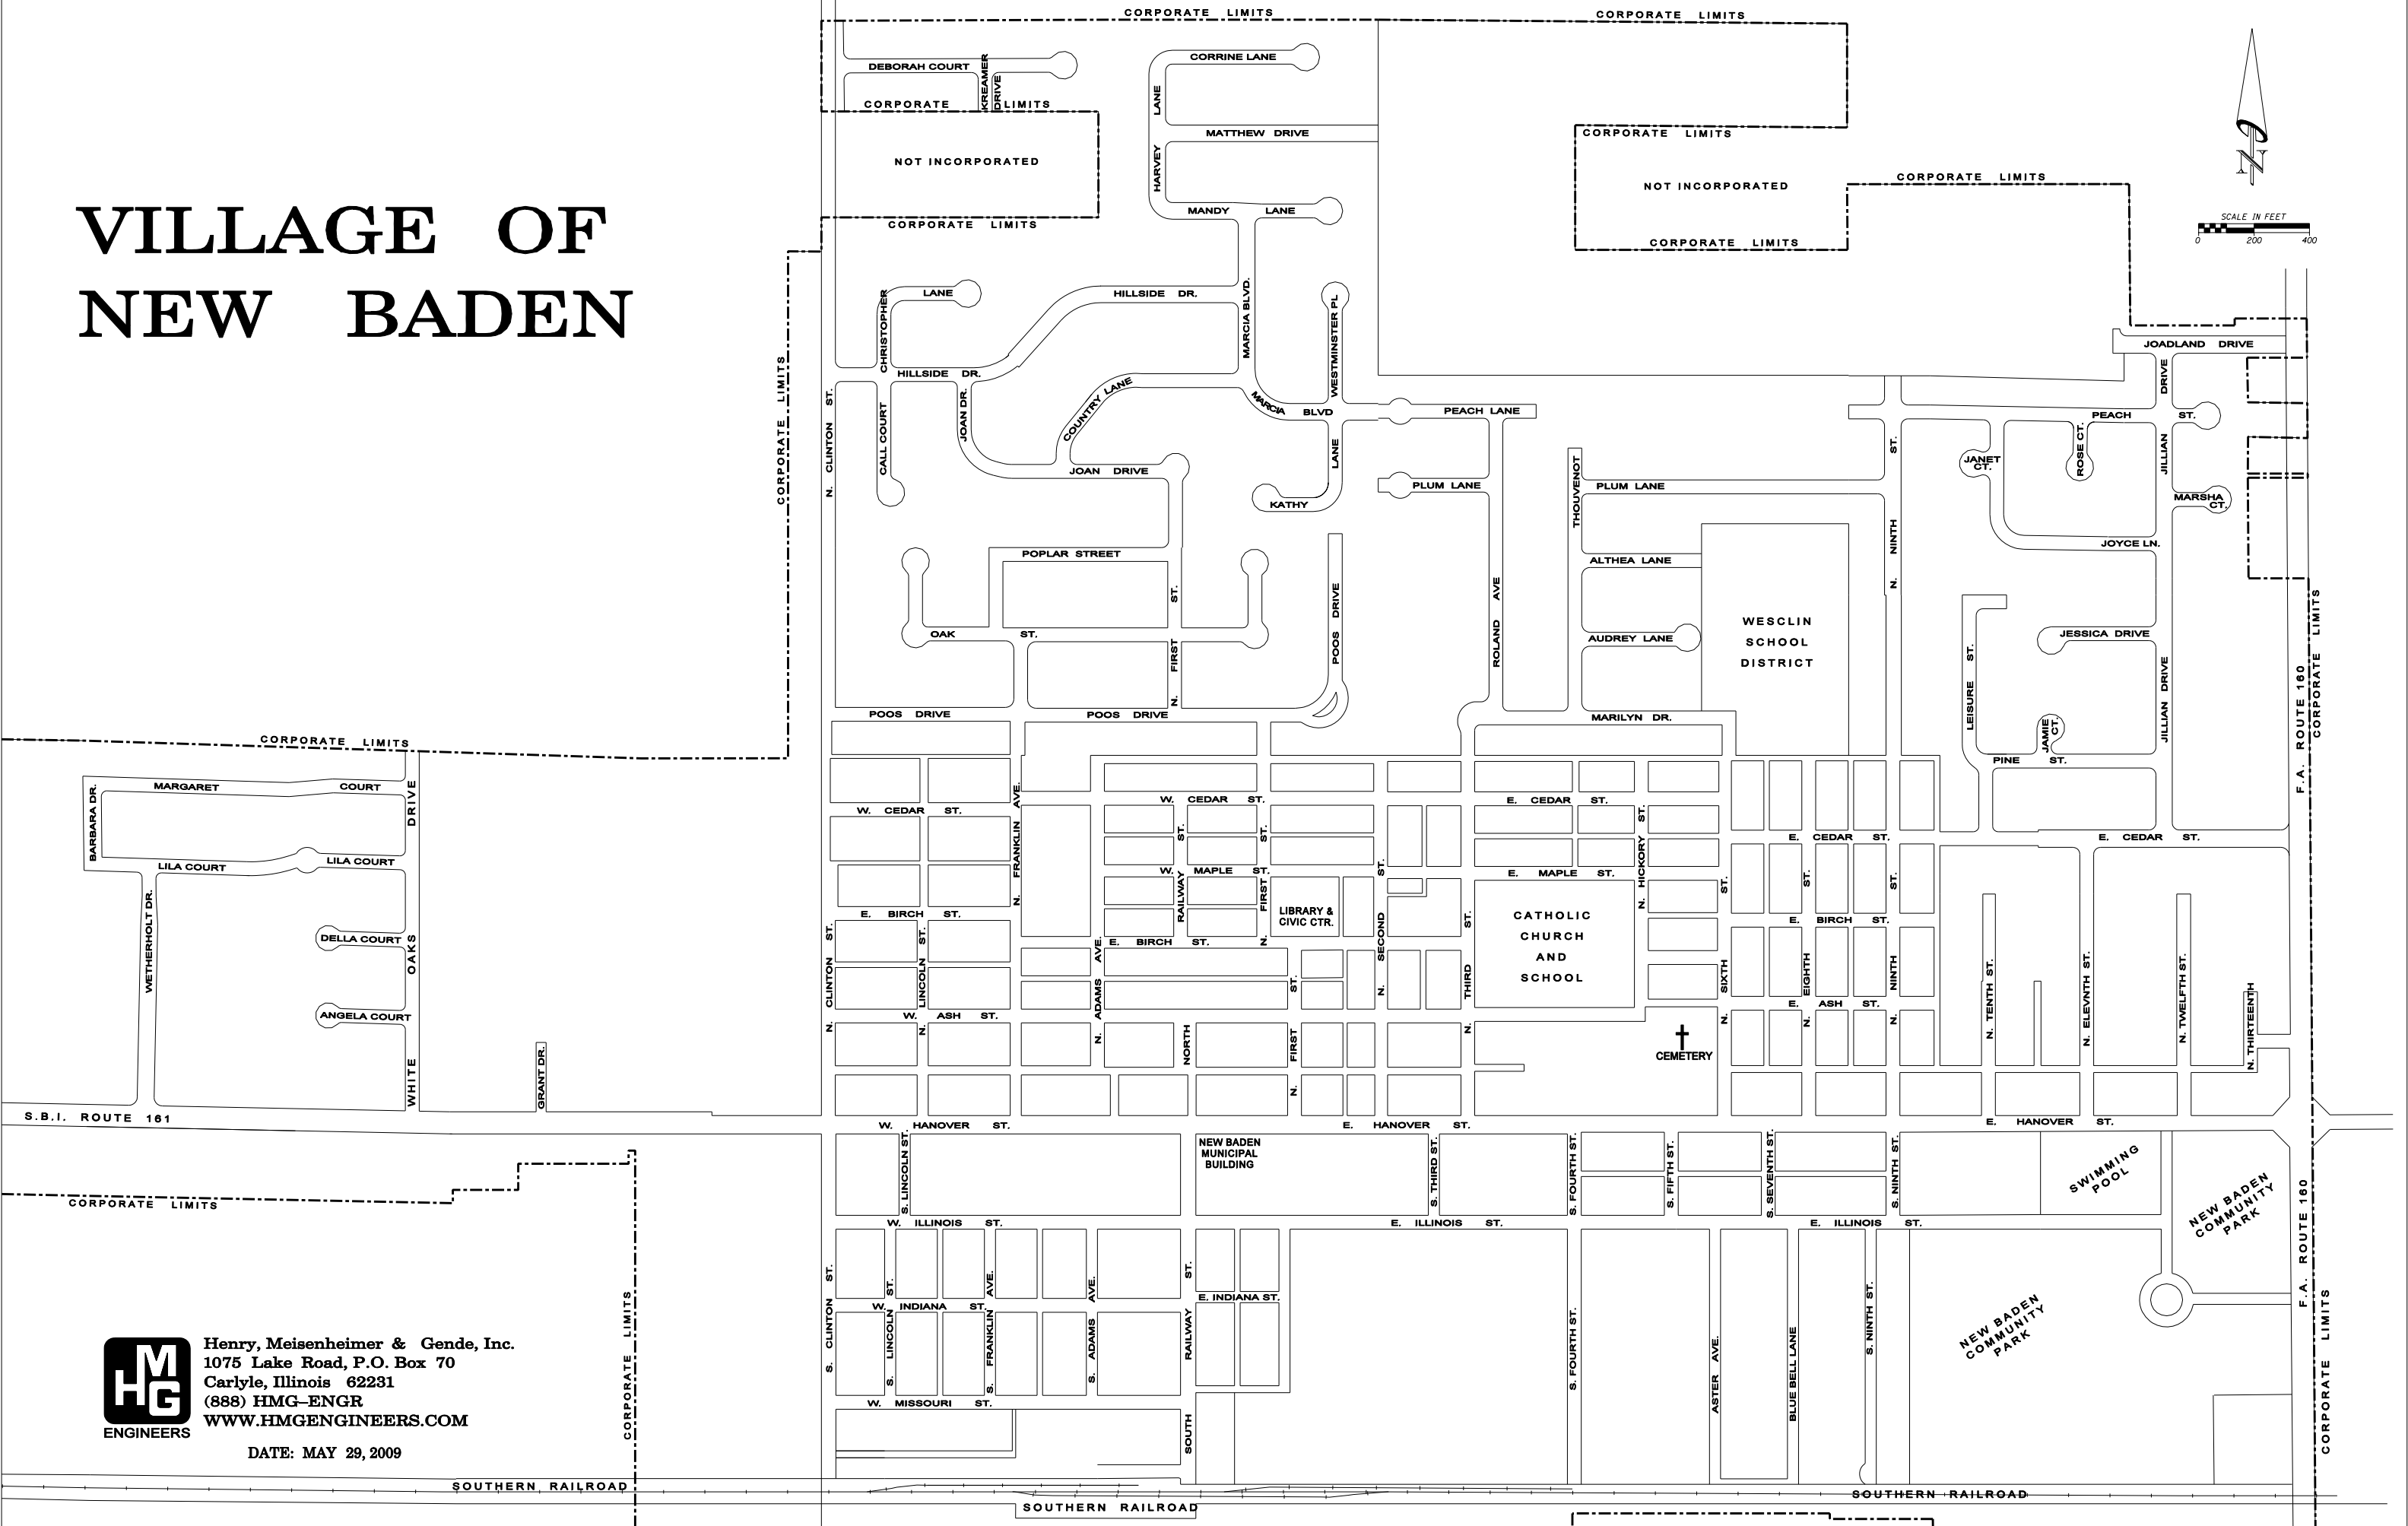

# VILLAGE OF NEW BADEN

Henry, Meisenheimer & Gende, Inc.  
 1075 Lake Road, P.O. Box 70  
 Carlyle, Illinois 62231  
 (888) HMG-ENGR  
 WWW.HMGENGINEERS.COM

DATE: MAY 29, 2009

SOUTHERN RAILROAD

SOUTHERN RAILROAD

SOUTHERN RAILROAD