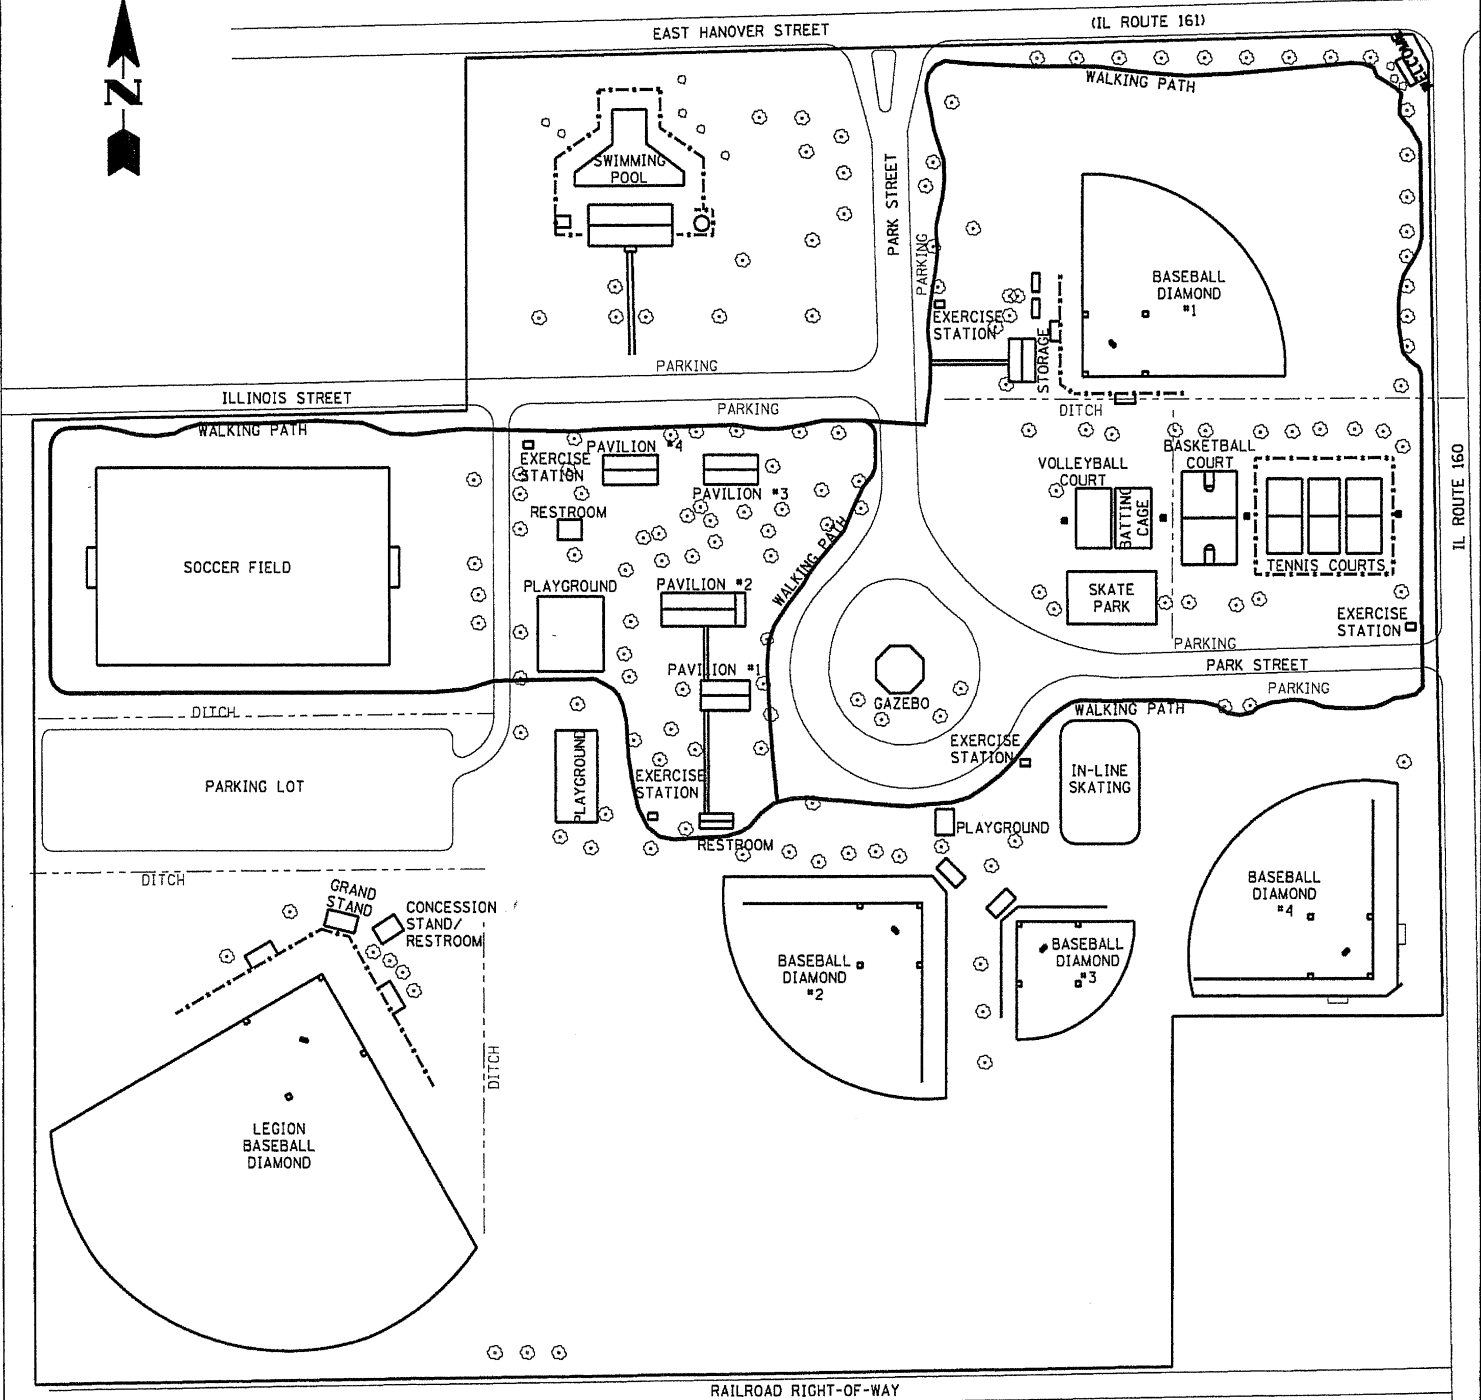

# NEW BADEN COMMUNITY PARK NEW BADEN, ILLINOIS

PREPARED BY:  
 HMG ENGINEERS, INC.  
 1075 LAKE ROAD, P.O. BOX 70  
 CARLYLE, ILLINOIS 62231  
 WWW.HMGENGINEERS.COM