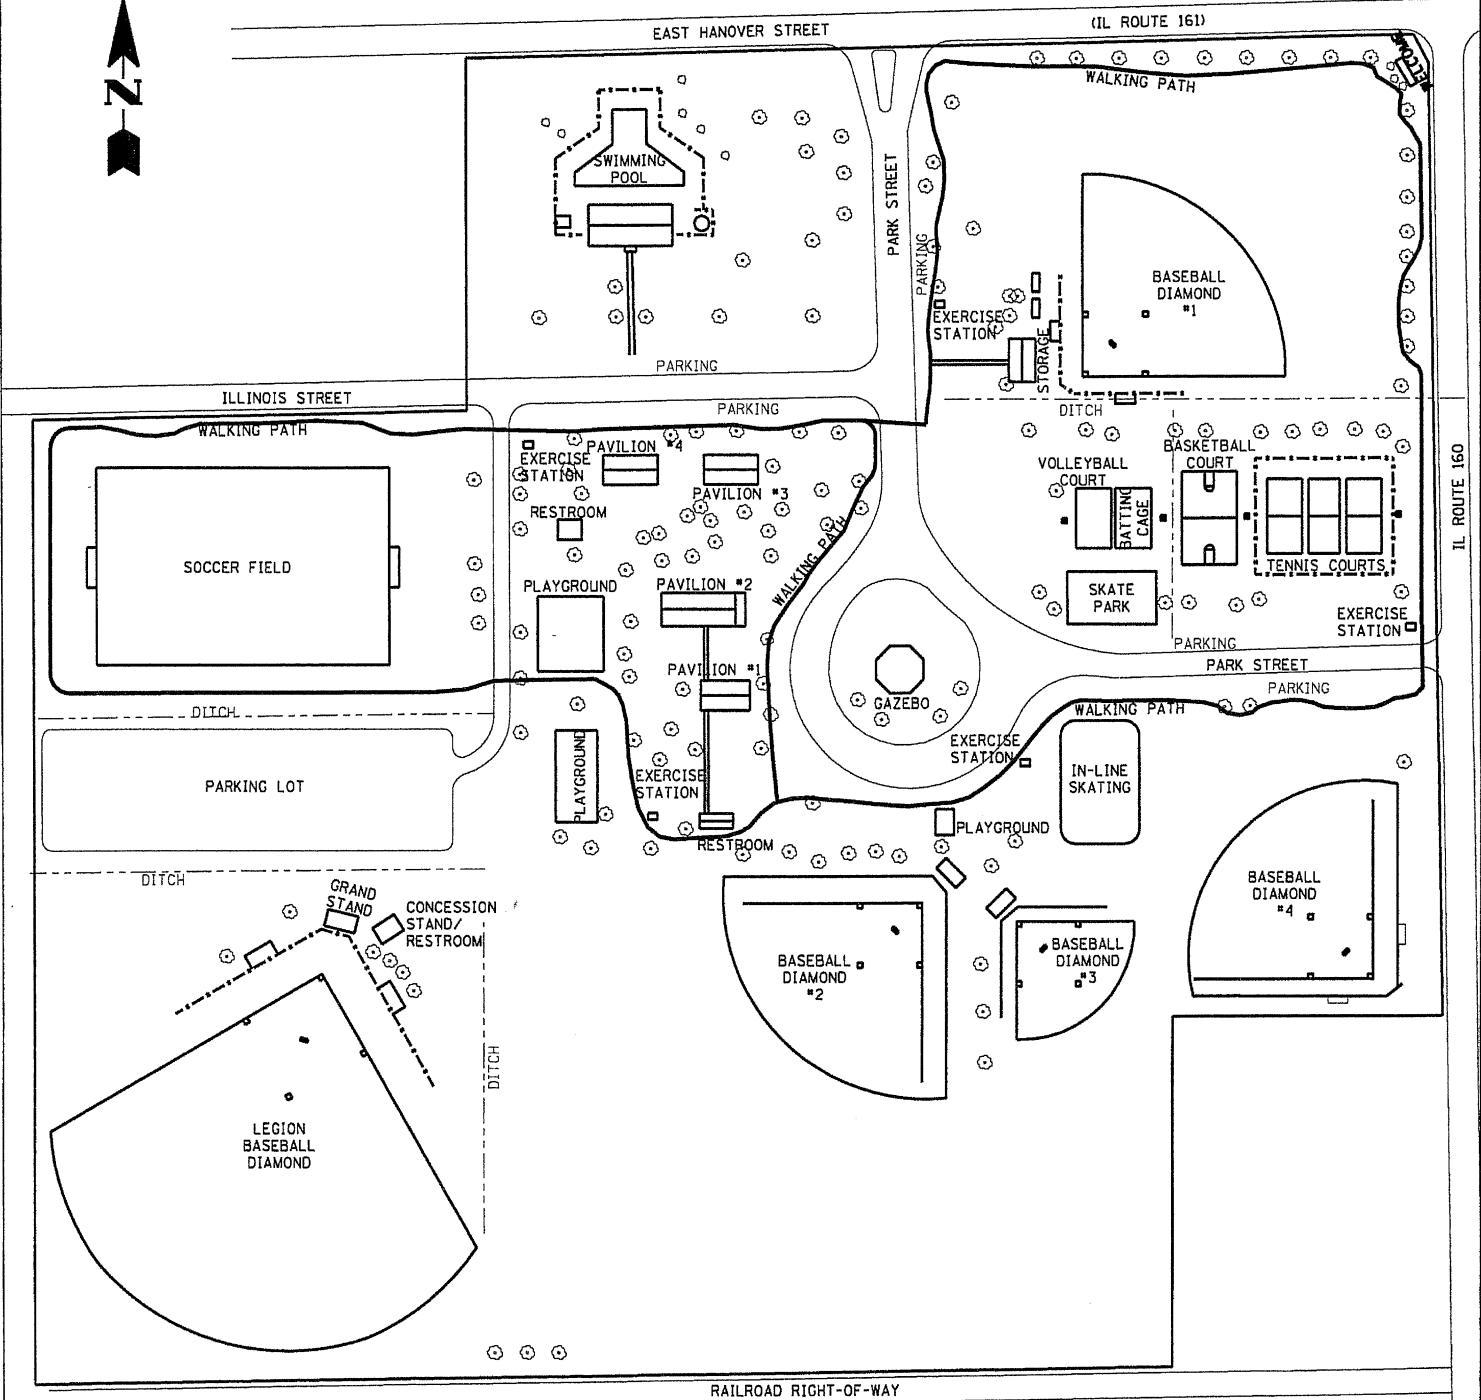

NEW BADEN COMMUNITY PARK NEW BADEN, ILLINOIS

PREPARED BY:
 HMG ENGINEERS, INC.
 1075 LAKE ROAD, P.O. BOX 70
 CARLYLE, ILLINOIS 62231
 WWW.HMGENGINEERS.COM